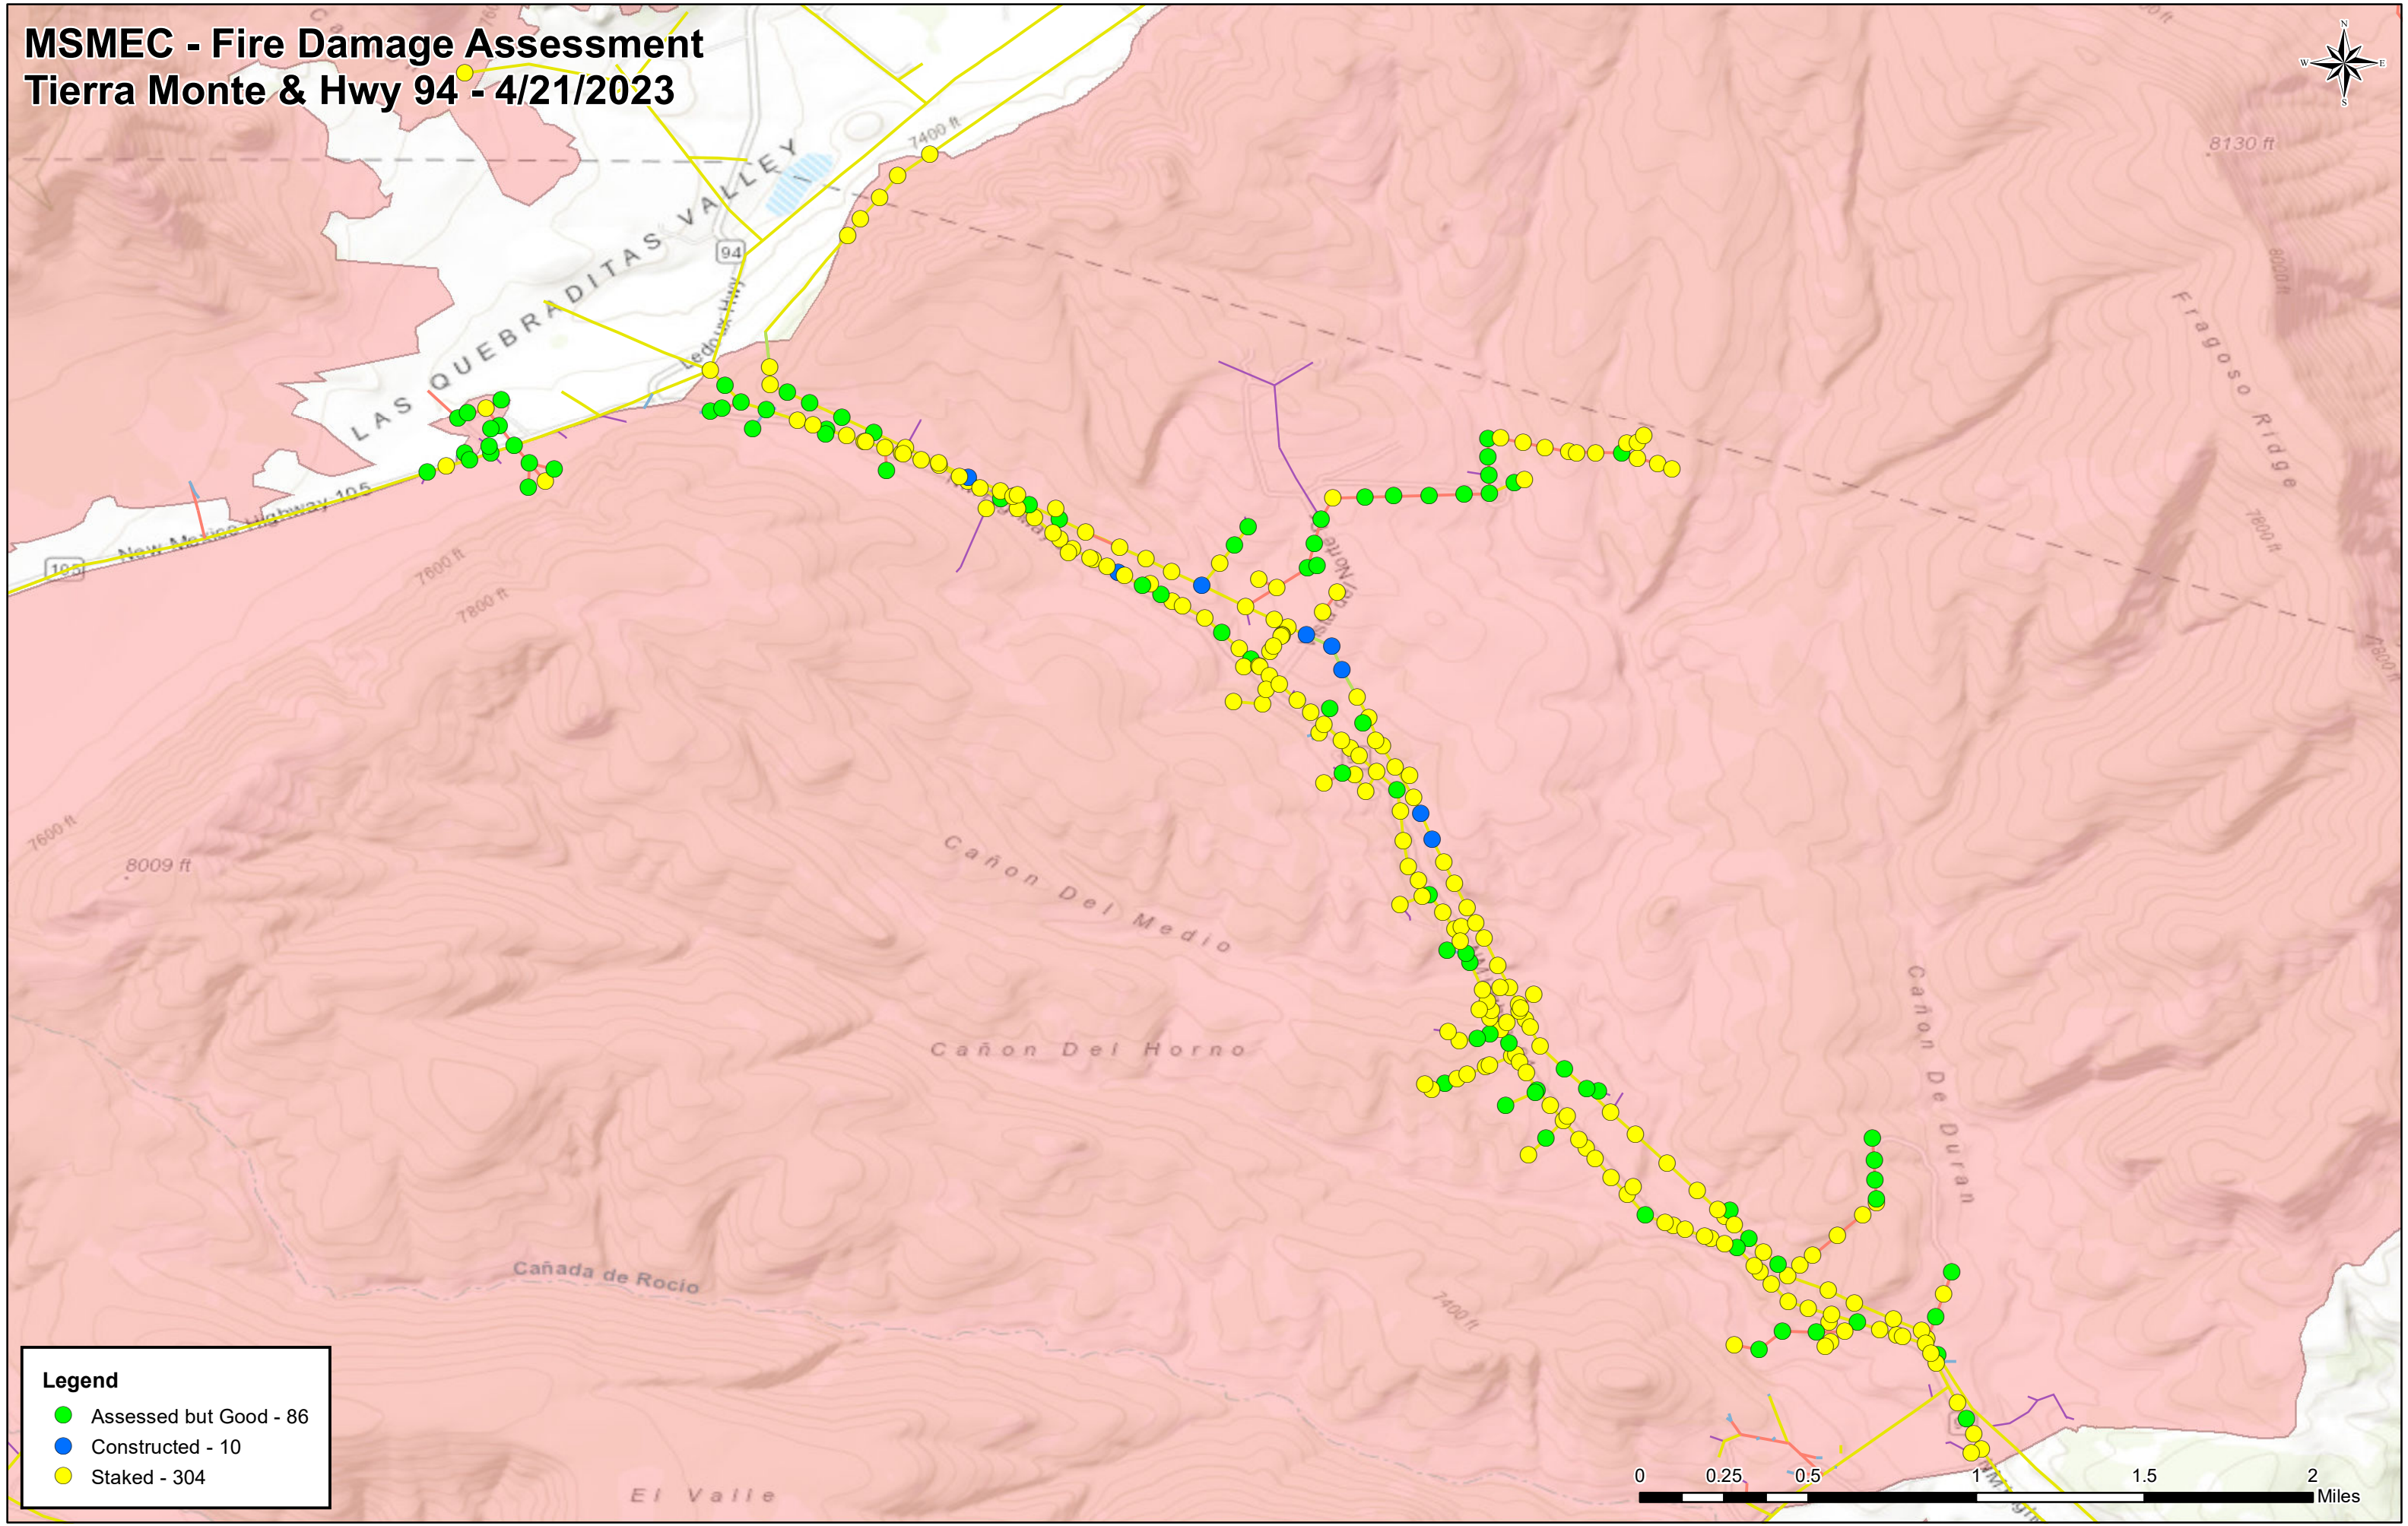

MSMEC - Fire Damage Assessment Tierra Monte & Hwy 94 - 4/21/2023

Legend

- Assessed but Good - 86
- Constructed - 10
- Staked - 304