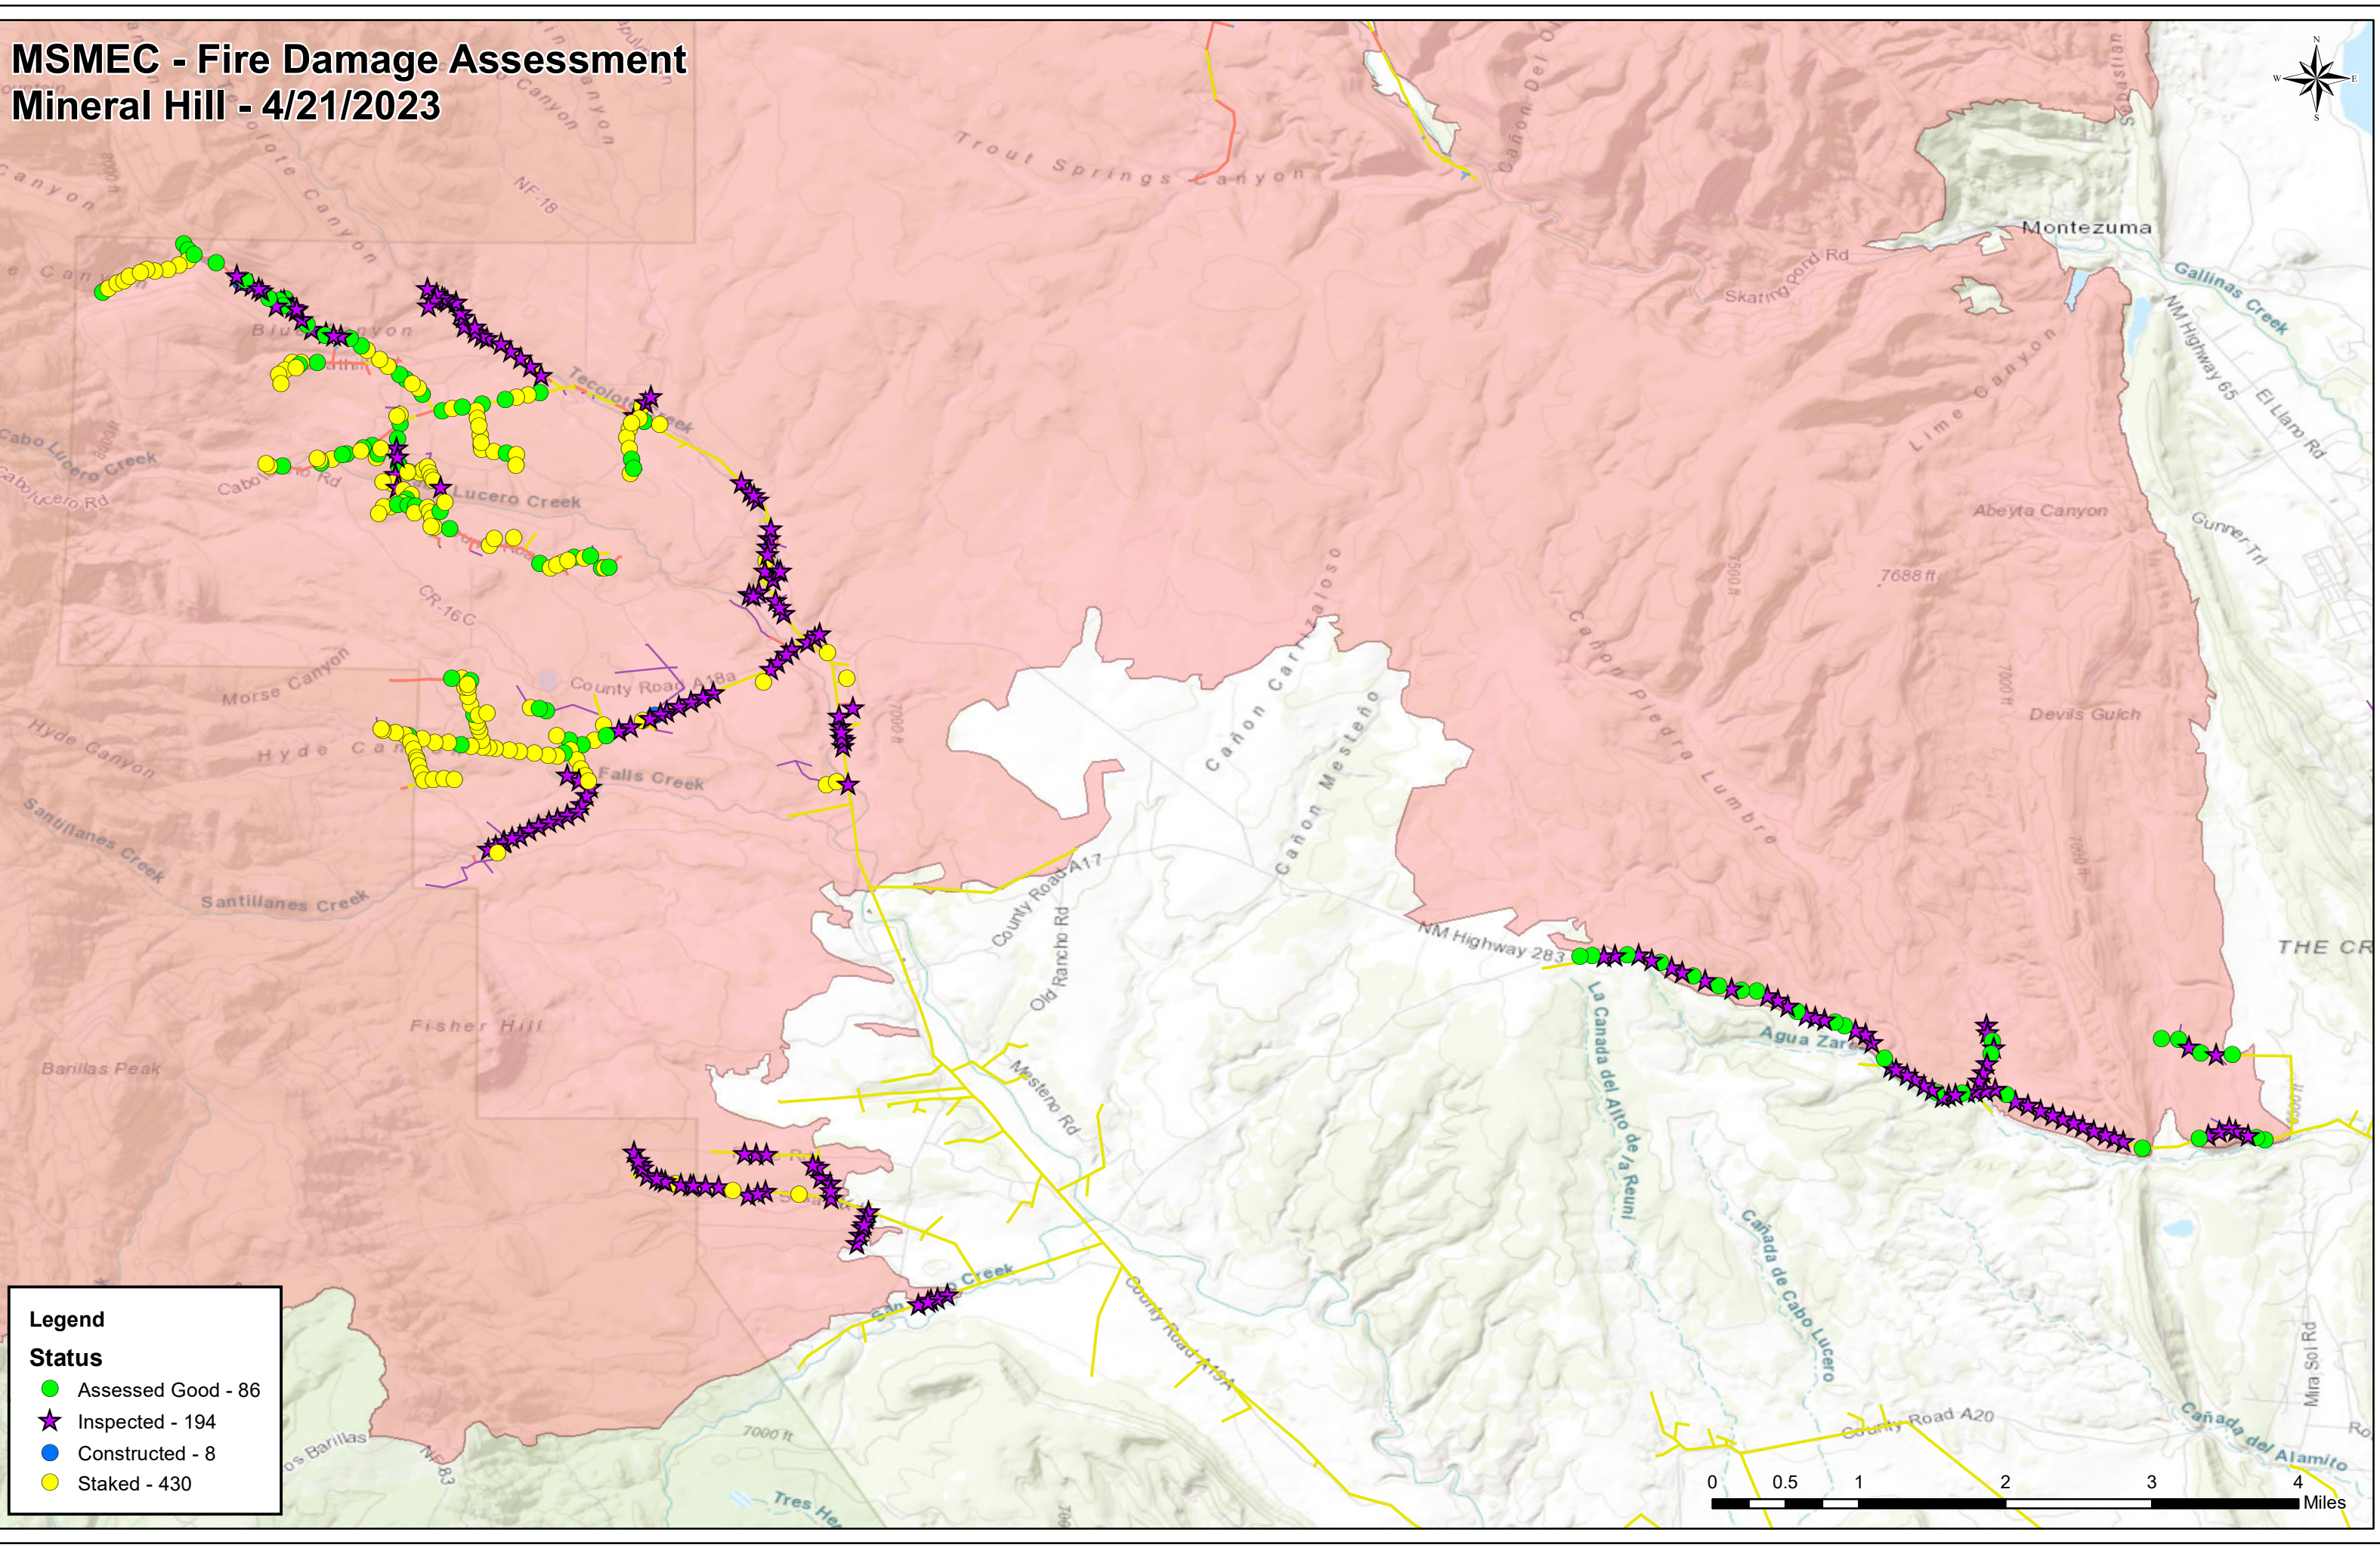

# MSMEC - Fire Damage Assessment Mineral Hill - 4/21/2023

Legend	
Status	
●	Assessed Good - 86
★	Inspected - 194
●	Constructed - 8
●	Staked - 430