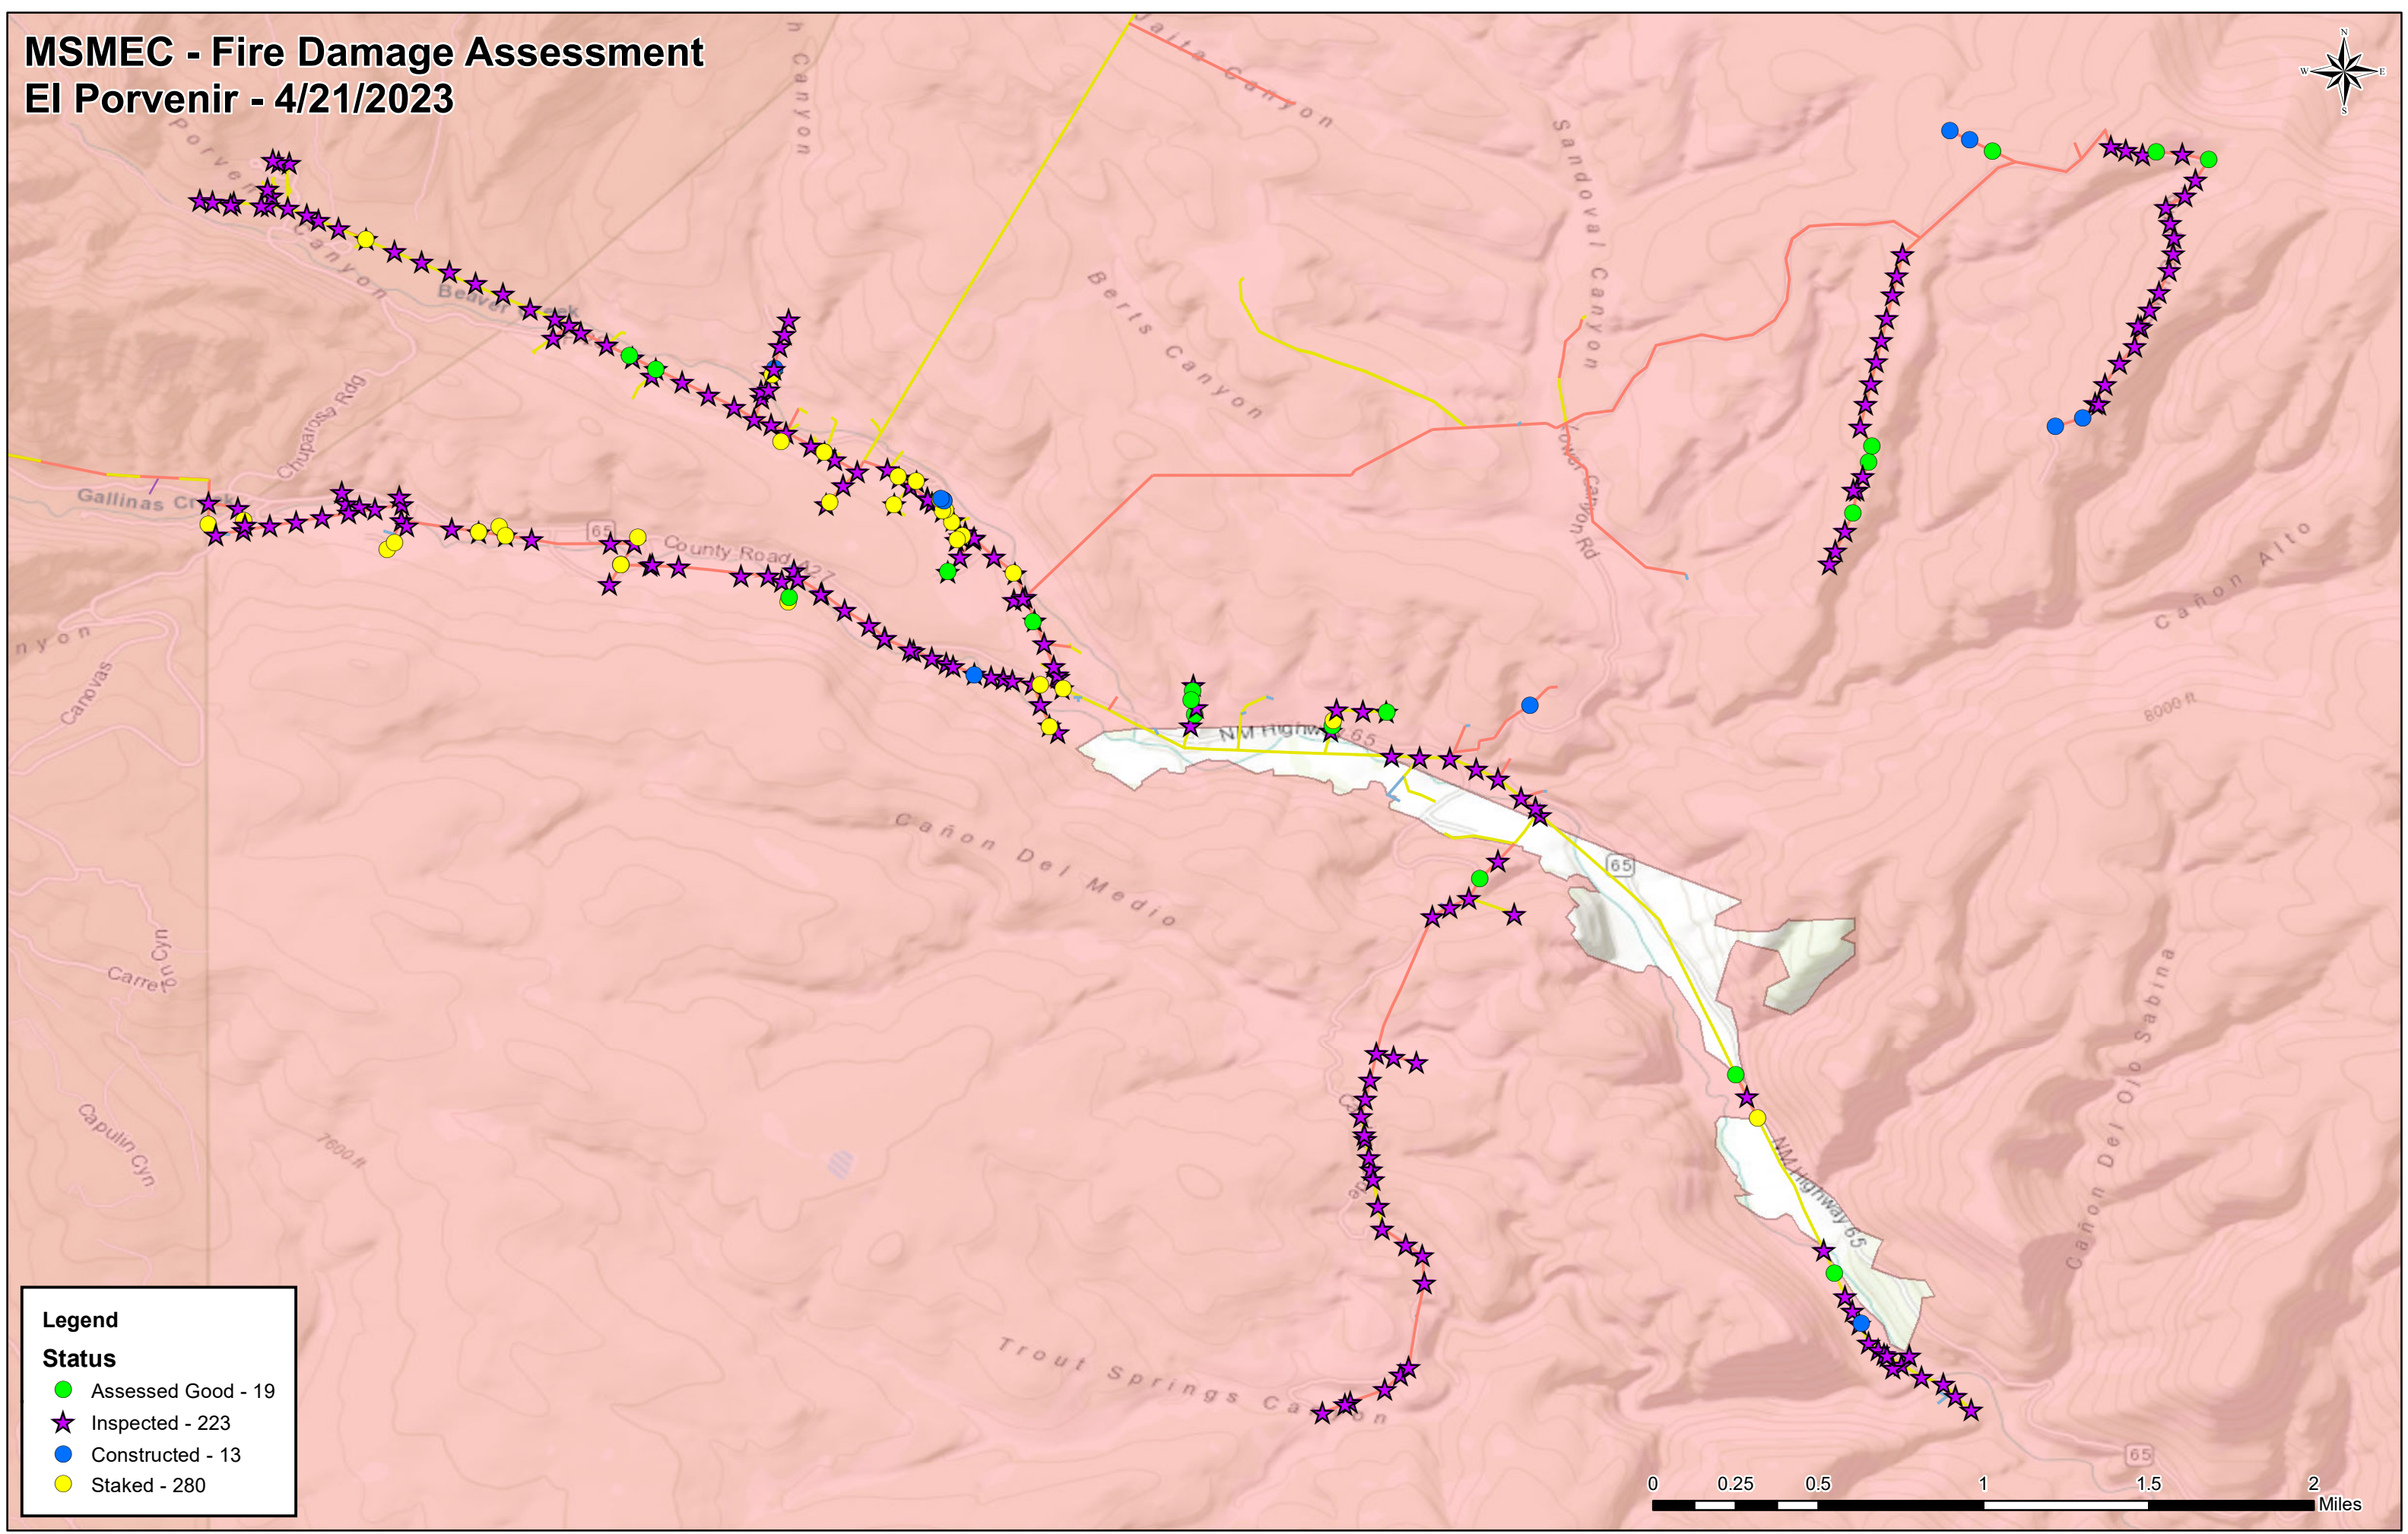

# MSMEC - Fire Damage Assessment El Porvenir - 4/21/2023

**Legend**

**Status**

- Assessed Good - 19
- ★ Inspected - 223
- Constructed - 13
- Staked - 280