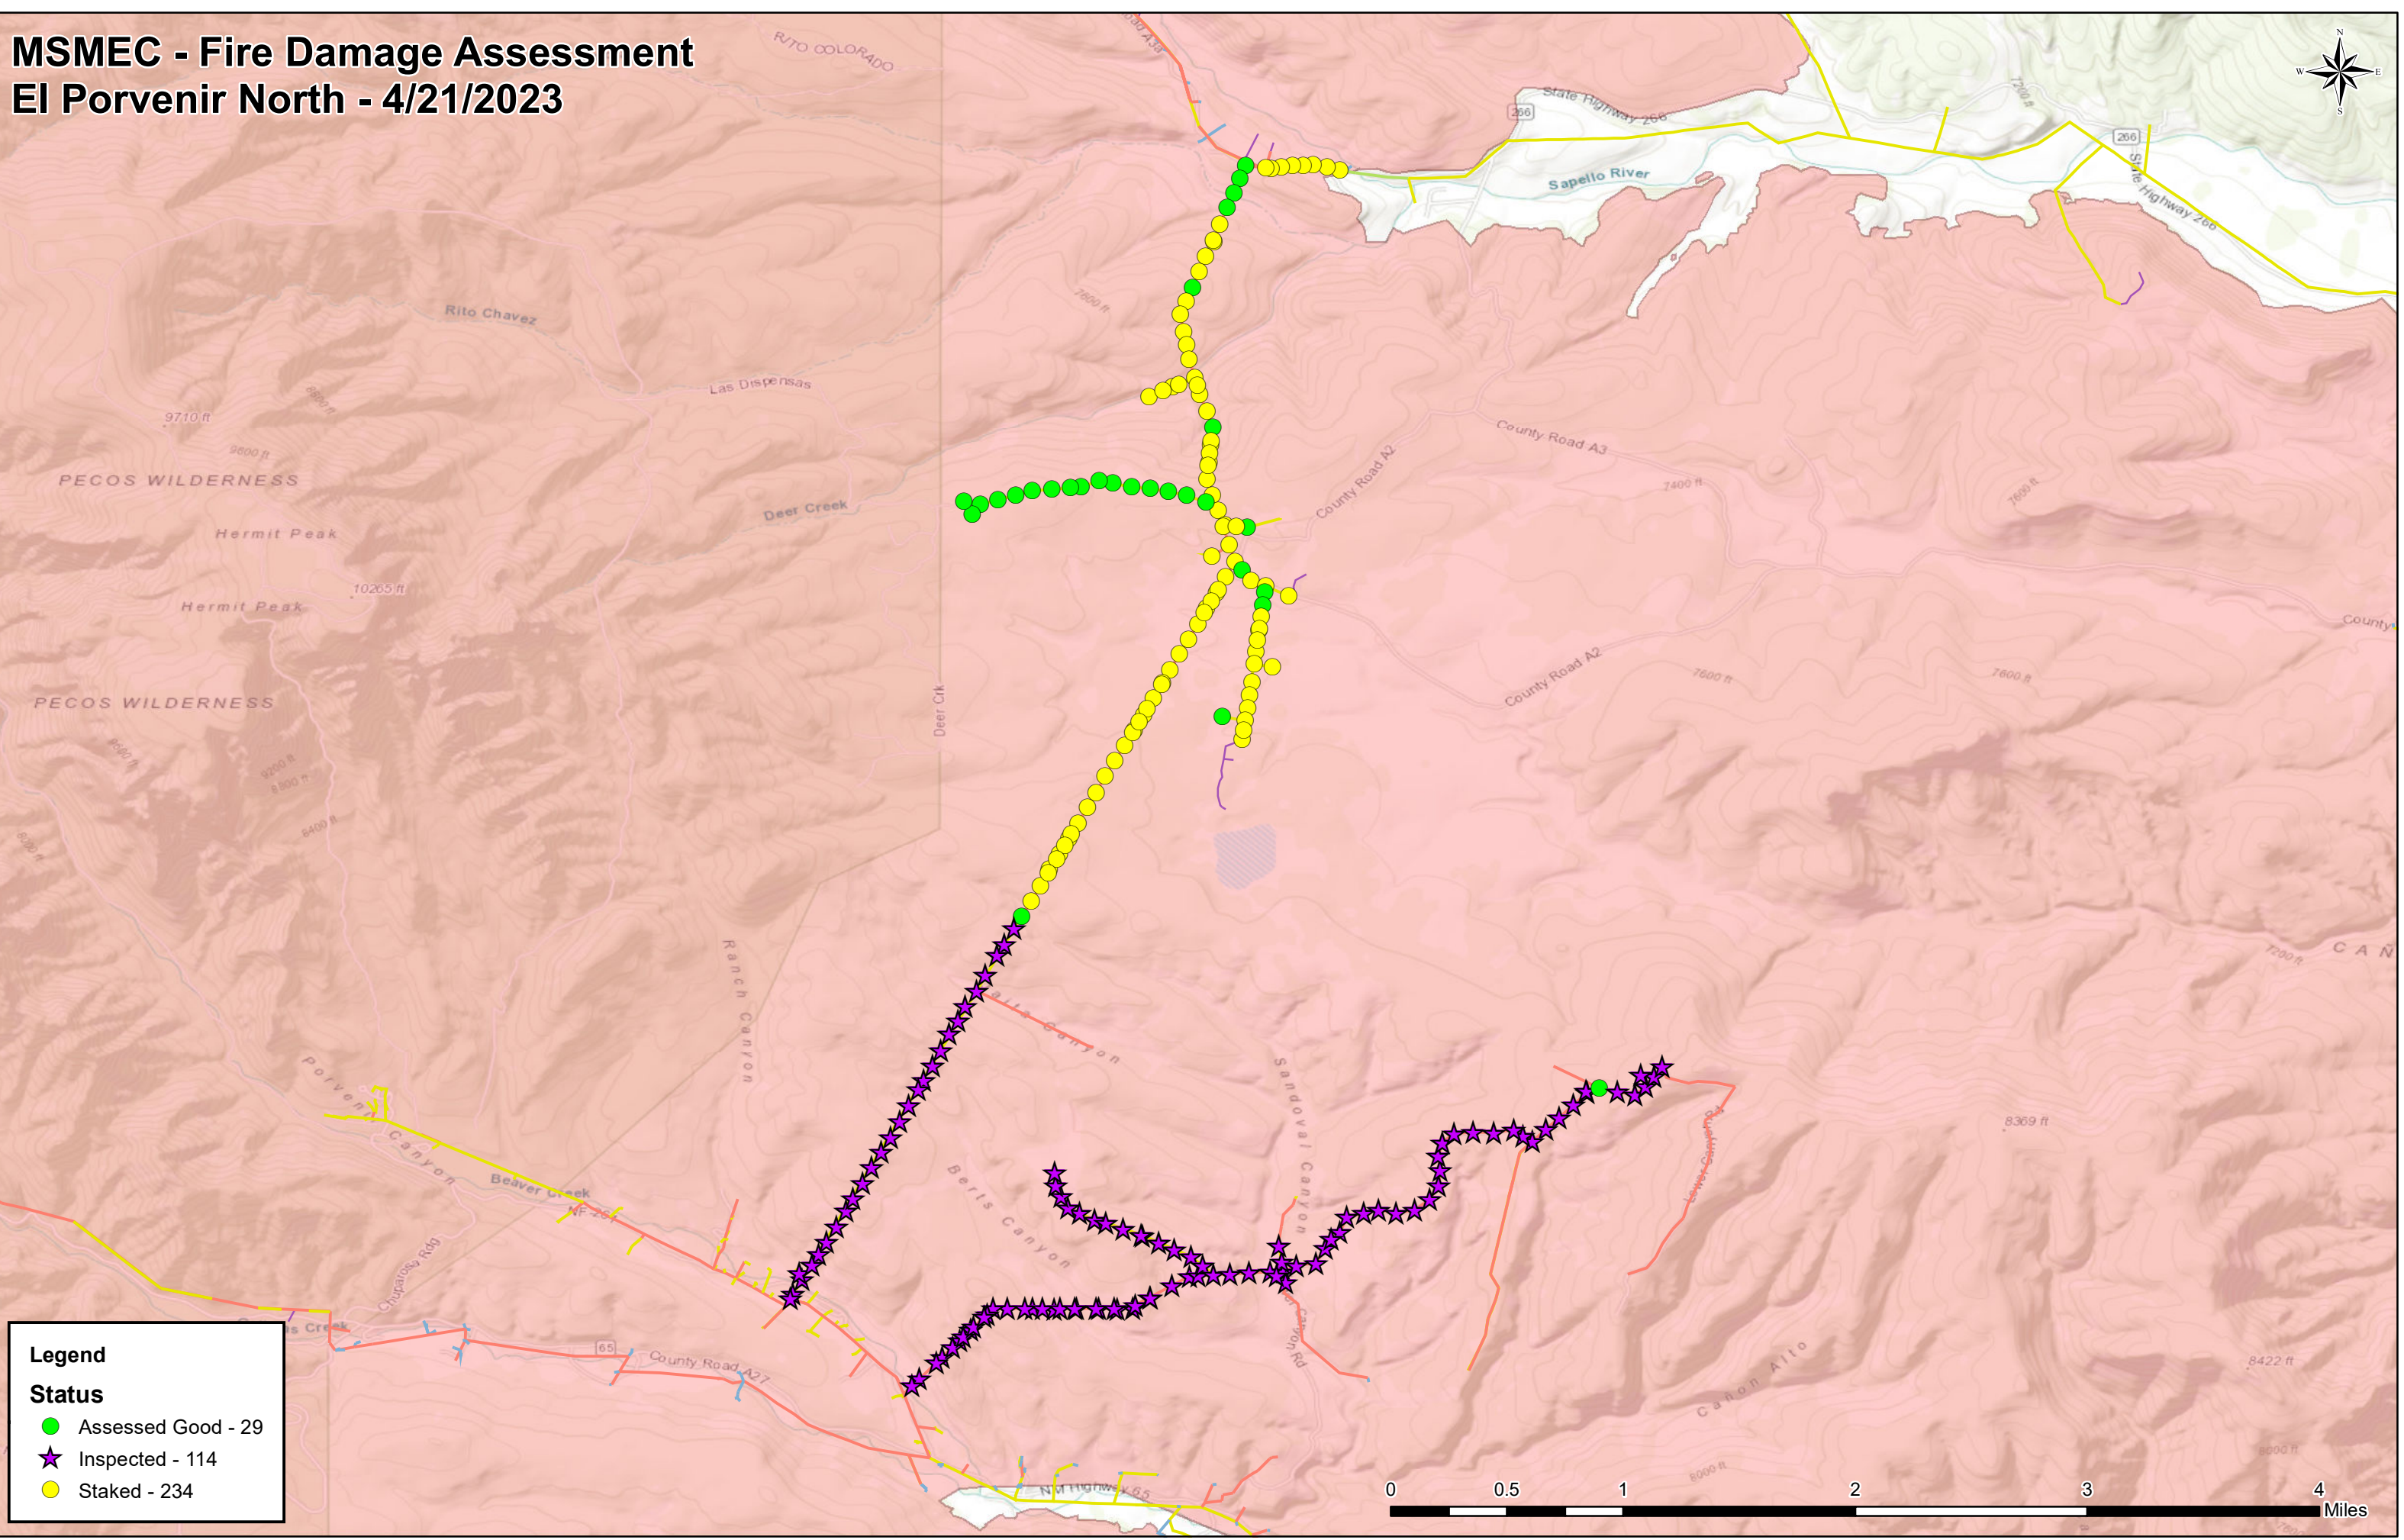

MSMEC - Fire Damage Assessment El Porvenir North - 4/21/2023

Legend

Status

- Assessed Good - 29
- ★ Inspected - 114
- Staked - 234