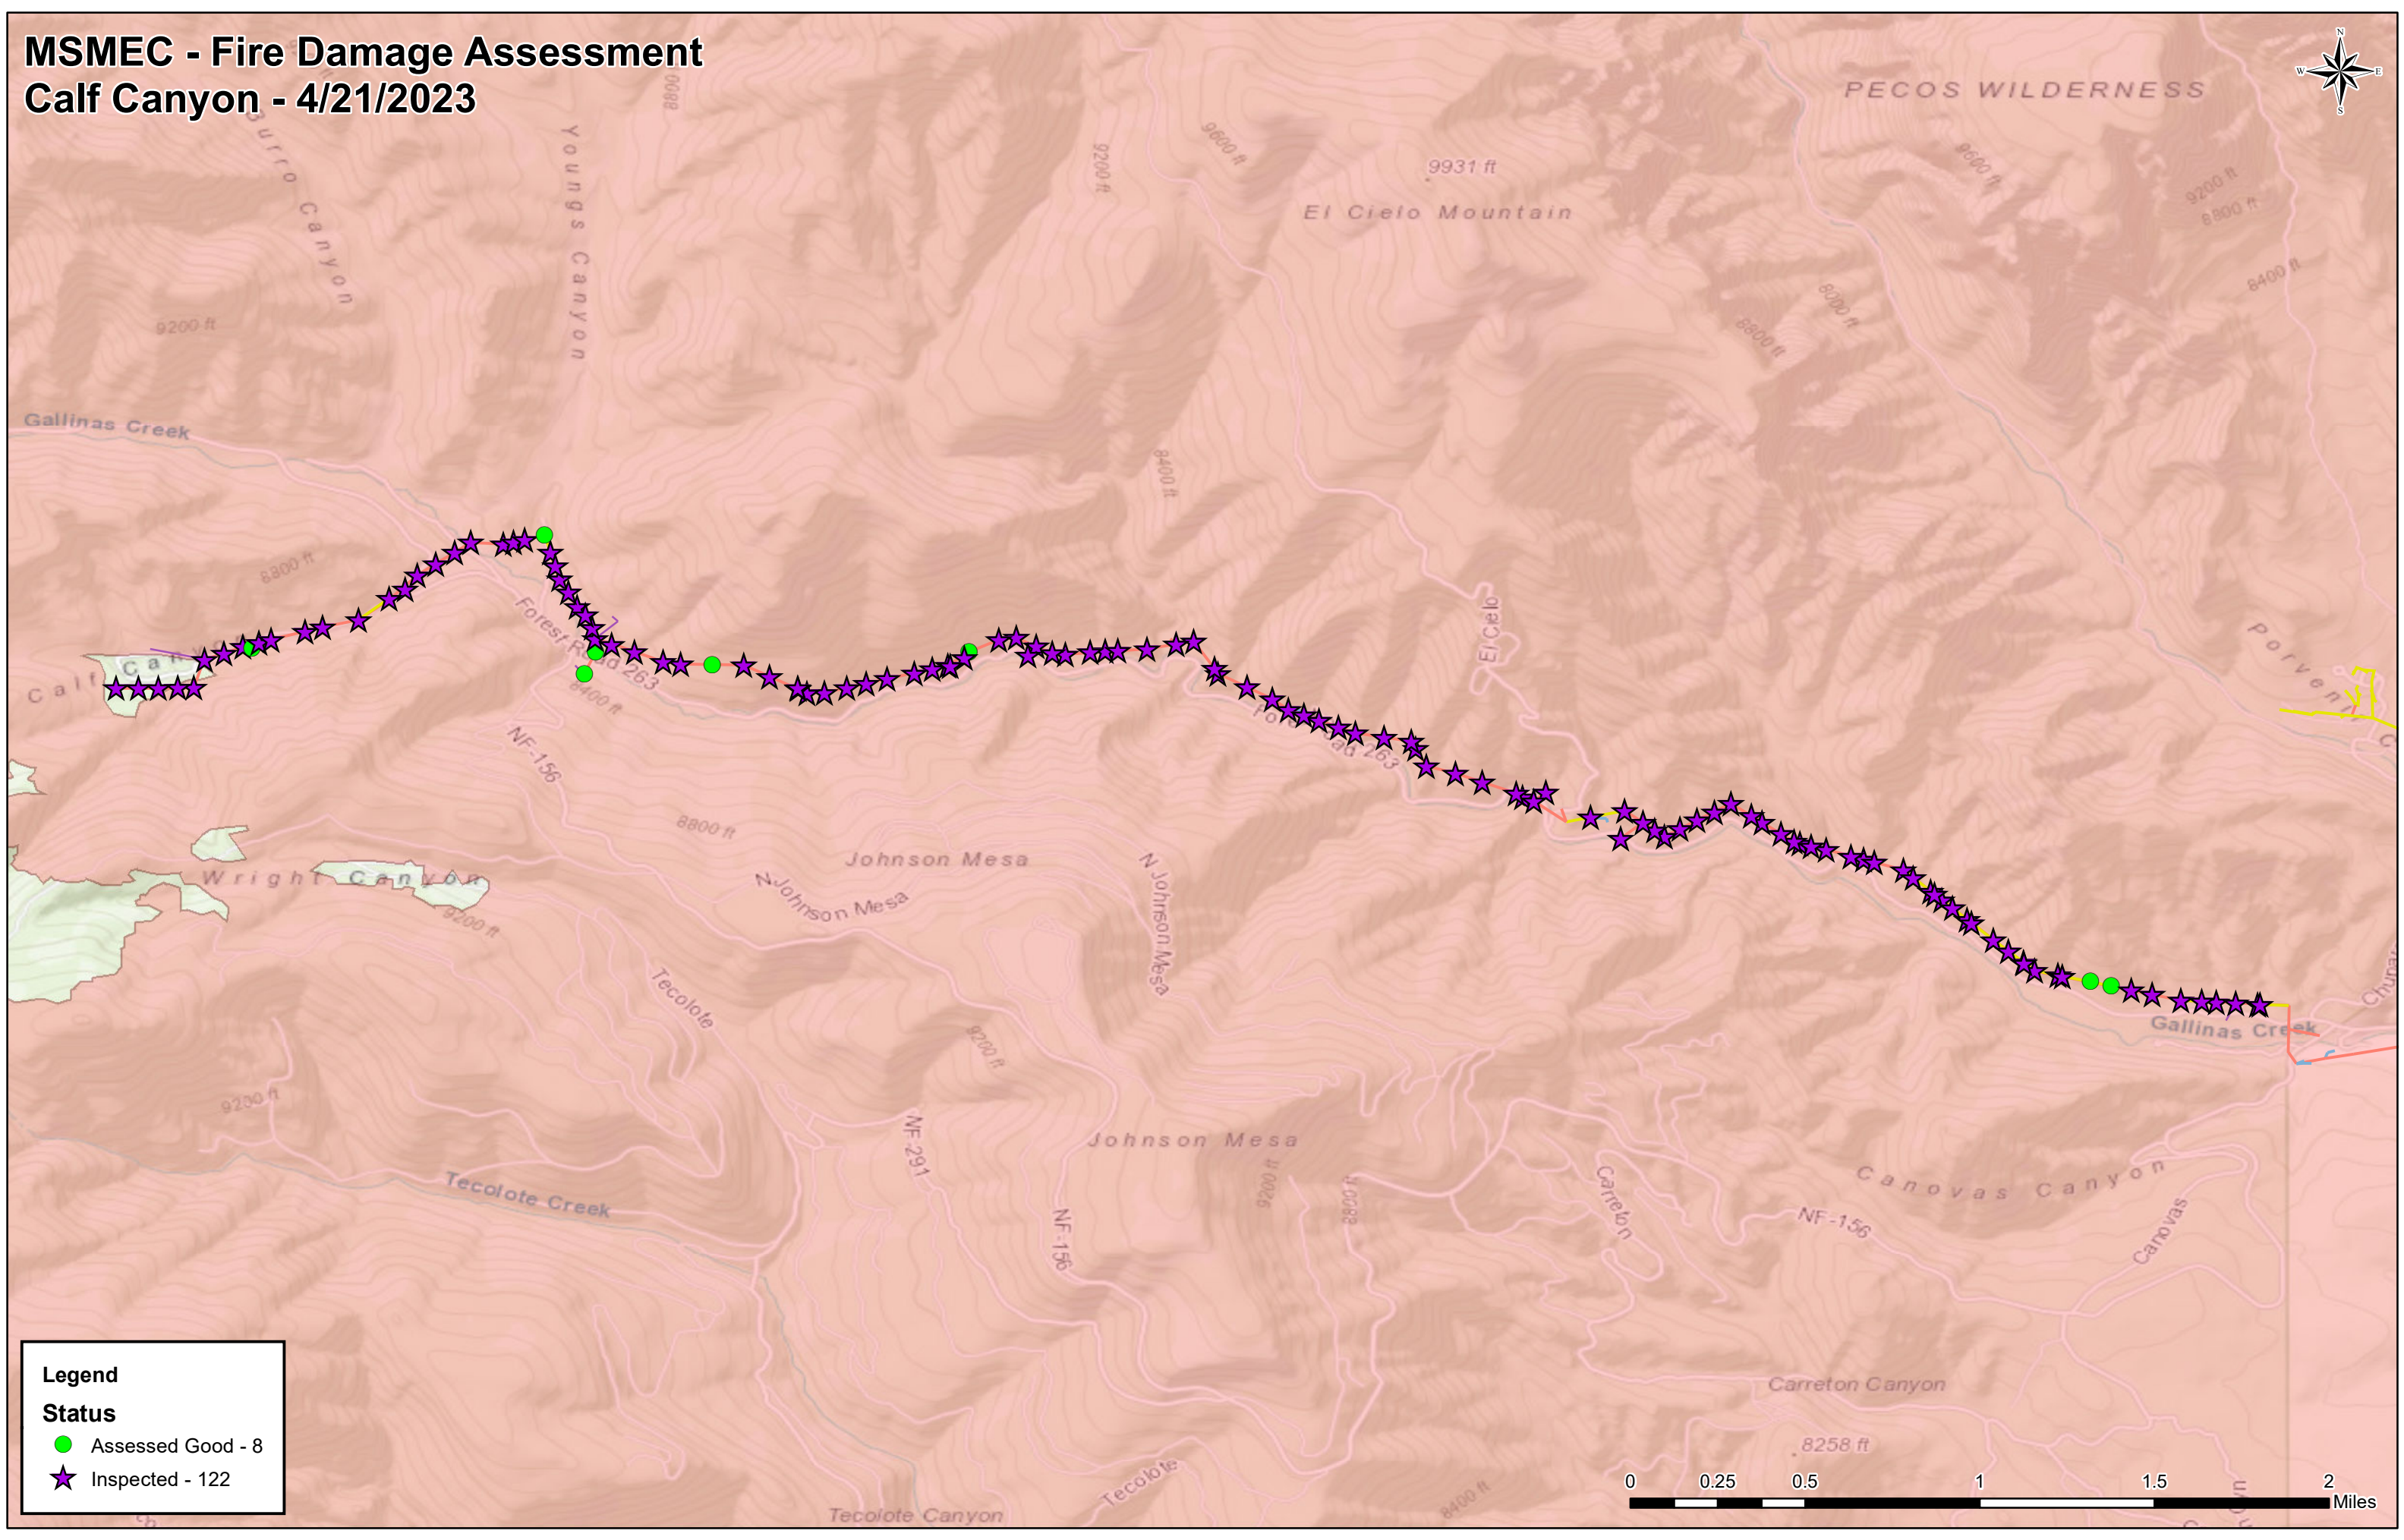

MSMEC - Fire Damage Assessment Calf Canyon - 4/21/2023

Legend

Status

- Assessed Good - 8
- ★ Inspected - 122